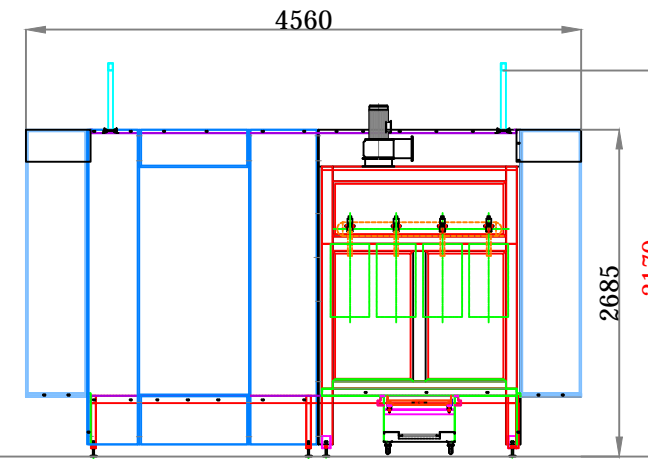

Curing Oven Side Sections

Curing Oven Front Sections  
Max. work piece dims.

Powder Coating Cabin Side Sections

Powder Coating Cabin Front Sections

		FABRIKA	Istanbul Deri Organize Yan Sanayi Gelişme bölgesi 20. Yol	
		factory	YB-15 Tuzla - Istanbul	
PROJE ADI	BÖLÜM	ÖLÇEK	PROJE NO	TARİH
project name	chapter	scale	project number	date
POWDER COATING LINE	MITKO	1:90	P 03 15 043	13.03.2015
TASARIM	Ş.BİRDOĞDU	DÜZELTME	TARİH	
designed by		revision	date	
ÇİZİM	A.ÖZTÜRK	1		
drawn		2		
KONTROL	Ş.BİRDOĞDU	3		
check by				