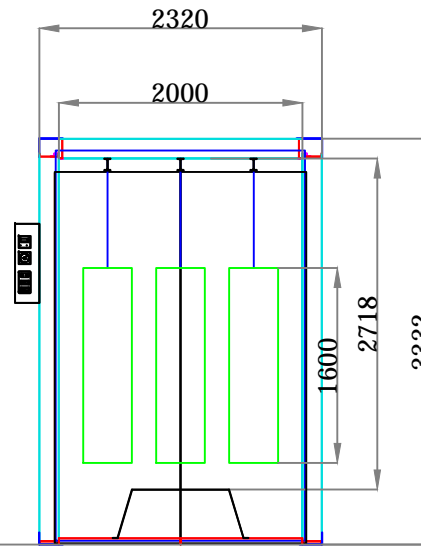

Curing Oven Side Sections

Curing Oven Front Sections  
Max. work piece dims.

Powder Coating Cabin Side Sections

Powder Coating Cabin Front Sections

		FABRIKA	Istanbul Deri Organize Yan Sanayi Gelişme bölgesi 20. Yol	
		factory	YB-15 Tuzla - Istanbul	
PROJE ADI	BÖLÜM	ÖLÇEK	PROJE NO	TARİH
project name	chapter	scale	project number	date
POWDER COATING LINE	MITKO	1:90	P 03 15 043	13.03.2015
TASARIM	Ş.BİRDOĞDU	DÜZELTME	TARİH	
designed by		revision	date	
ÇİZİM	A.ÖZTÜRK	1		
drawn		2		
KONTROL	Ş.BİRDOĞDU	3		
check by				