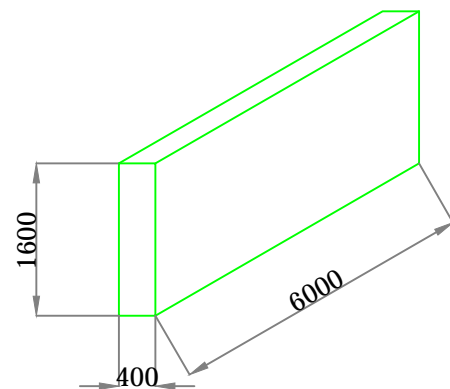

Curing Oven Side Sections

Curing Oven Front Sections  
Max. work piece dims.

Powder Coating Cabin Side Sections

Powder Coating Cabin Front Sections

		FABRIKA	Istanbul Deri Organize Yan Sanayi Gelişme bölgesi 20. Yol	
		factory	YB-15 Tuzla - Istanbul	
PROJE ADI	BÖLÜM	ÖLÇEK	PROJE NO	TARİH
project name	chapter	scale	project number	date
POWDER COATING LINE	MITKO	1:90	P 03 15 043	13.03.2015
TASARIM	Ş.BİRDOĞDU	DÜZELTME	TARİH	
designed by		revision	date	
ÇİZİM	A.ÖZTÜRK	1		
drawn		2		
KONTROL	Ş.BİRDOĞDU	3		
check by				