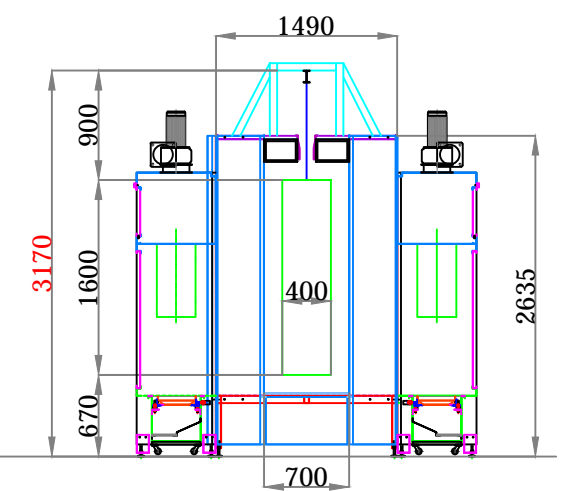

Curing Oven Side Sections

Curing Oven Front Sections  
Max. work piece dims.

Powder Coating Cabin Side Sections

Powder Coating Cabin Front Sections

		FABRIKA	Istanbul Deri Organize Yan Sanayi Gelişme bölgesi 20. Yol	
		factory	YB-15 Tuzla - Istanbul	
PROJE ADI	BÖLÜM	ÖLÇEK	PROJE NO	TARİH
project name	chapter	scale	project number	date
POWDER COATING LINE	MITKO	1:90	P 03 15 043	13.03.2015
TASARIM	Ş.BİRDOĞDU	DÜZELTME	TARİH	
designed by		revision	date	
ÇİZİM	A.ÖZTÜRK	1		
drawn		2		
KONTROL	Ş.BİRDOĞDU	3		
check by				