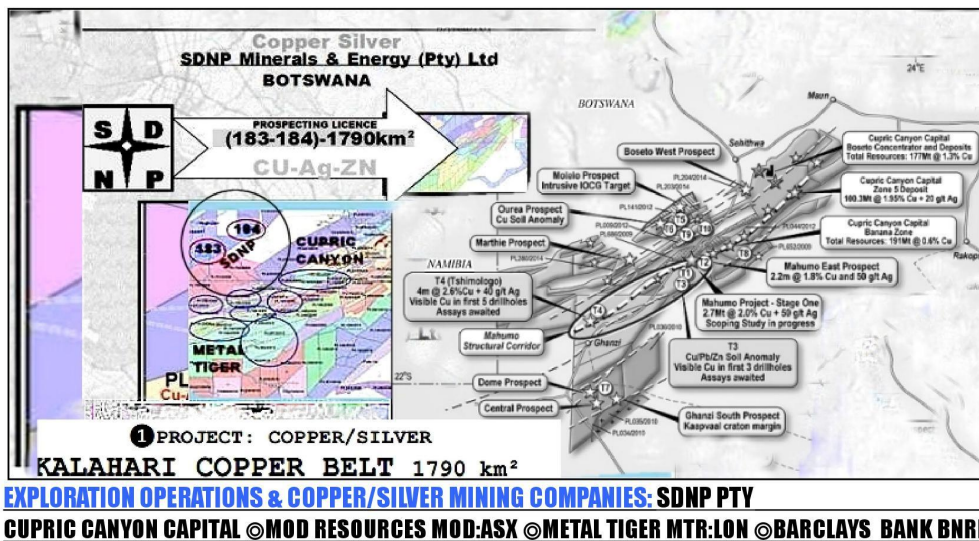

EXPRESSION OF INTEREST

JV EXPLORATION PROJECT^{SDNP}

Prospecting License PL-183(951.1 km²) and PL-184(832.6 km²) for **Copper/Silver** in Kalahari Copper Belt ,BOTSWANA (183 and 184 on map)

SDNP (PTY) is seeking JV Green Field Copper/Silver exploration partners.

Positive historical data available.

Radoslav Nakev (SDNP “Finder Agreement”)

T: +44(0)161 353 0491

T: +44(0)161 353 0492

M: +44(0)7400 322160

E: botswana@cu-ag-zn.com